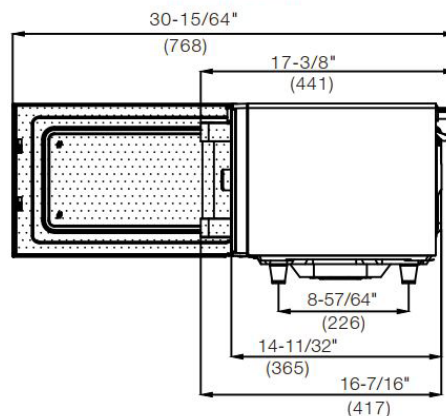

SIDE VIEW (DOOR OPEN)