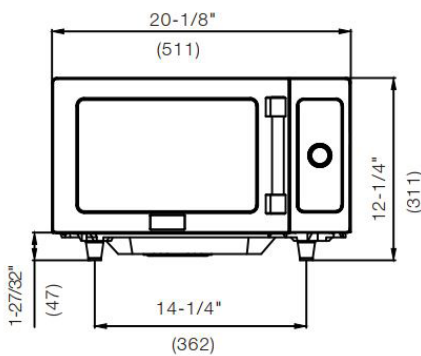

Marren ISM-1000 1000W

Specifications and Features

- Large capacity (0.9 cu.ft/25L), accommodates a 12" (305 mm) platter
- Stainless steel cabinet and oven cavity
- 1000 Watts of Cooking power
- 5 power levels and 3 cooking stages for different cooking demands
- 60 minutes maximum cooking time
- User-friendly touch control pad, great for self-service locations and speed of use
- Time entry option and X2 multiple quantity pad provided for flexible operation
- Oven cavity LED light to monitor food items and cooking status without opening the door
- EZ Grab'n Go door handle for reliable use, no moving parts
- 230 VAC/50hz operation, (13A) plug supplied
- 1 Year Manufacturer on-site parts and labour warranty backed by Marren employed Nationwide engineers

FRONT VIEW