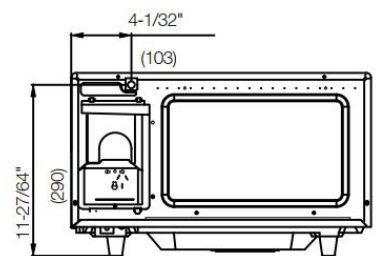

### ISM-1000W Specifications

Cavity Size	0.9 cu.ft/25L	Programmable	Yes
Power Input	2000 Watts	Power Levels	5
Power Output	1000 Watts	Stage Cooking	3
Power Source	230V/50Hz	Max Cooking Time	60 minutes
Exterior Finish	Stainless Steel	Multiple Portion	Yes
Interior Finish	Stainless Steel	Magnetrons	1
Control Type	Membrane Touch	Microwave Distribution	Yes, 1
Interior Light	LED	Safety Listing	CE/UKCA
Turntable	No		

#### Cavity (WxDxH)

346mm x 327mm x 200mm

#### Gross (WxDxH)

511mm x 432mm x 311mm

#### Package (WxDxH)

581mm x 478mm x 311mm